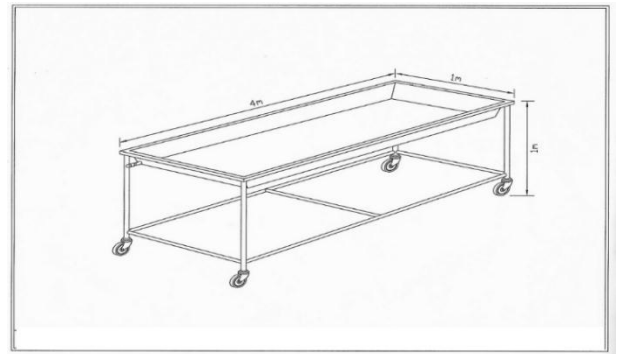

Trolley Body Preparation / Washing Table

Table top tilt manually for easy drainage. The universal wheels are soundless and easy for moving with brake. This Dissecting Table is for embalming, dressing and transferring. The table is constructed of a 304 stainless steel top with a convex surface, tubular stainless steel frame. Table-top can be used as stretcher. The drain, located in the center of the foot end, quickly eliminates fluid from the table.

Model	KC 009
Dim. (mm) L x W x H	2600 x 855 x 755
Material	Stainless Steel 304
Surface	Removable perforated grid plates
Stand	6 nos
Sloping table top	Yes
Spray nozzle	Handheld with 2 metres flexible hose
Strainer	Yes
Drainage	Yes
Water Supply	Hot and cold mix-faucet type